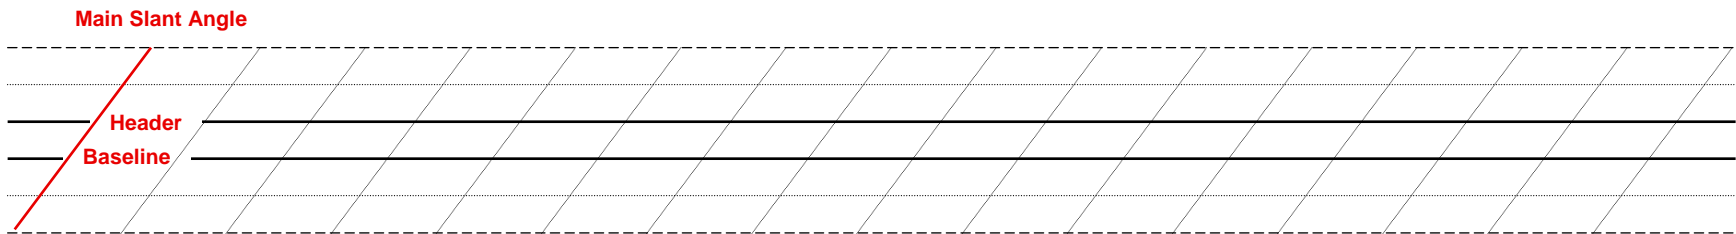

# The Recommended Approach to Using Guidelines for Practicing Script in the Copperplate Style

Copyright Dr. Joseph M. Vitolo

**Main Slant Angle**

**Main Slant Angle**

**Main Slant Angle**

## Main Slant Angle

Guidelines for Script in the Copperplate Style by Dr. Joseph M. Vitolo 2007