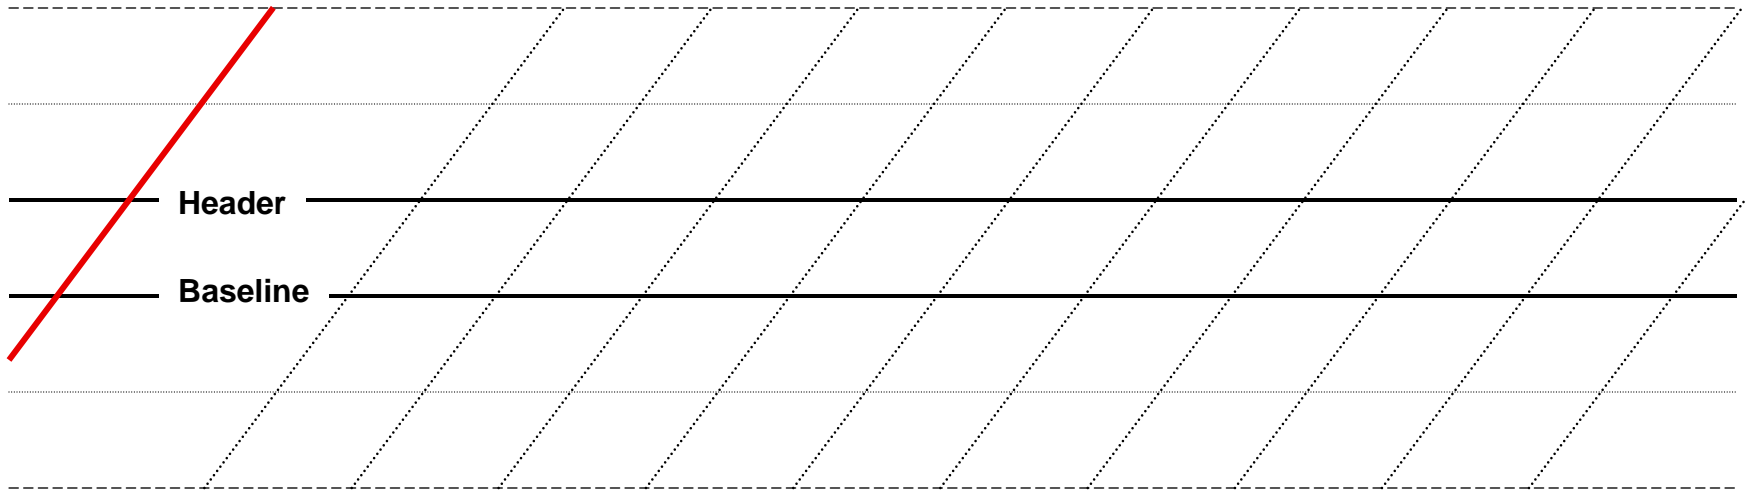

# The Recommended Approach to Using Guidelines for Practicing Script in the Copperplate Style

Copyright Dr. Joseph M. Vitolo

**Main Slant Angle**

**Main Slant Angle**

**Main Slant Angle**

## Main Slant Angle

Guidelines for Script in the Copperplate Style by Dr. Joseph M. Vitolo 2007

## Main Slant Angle

*Recommend printing on Kodak Brite White Printer Paper*