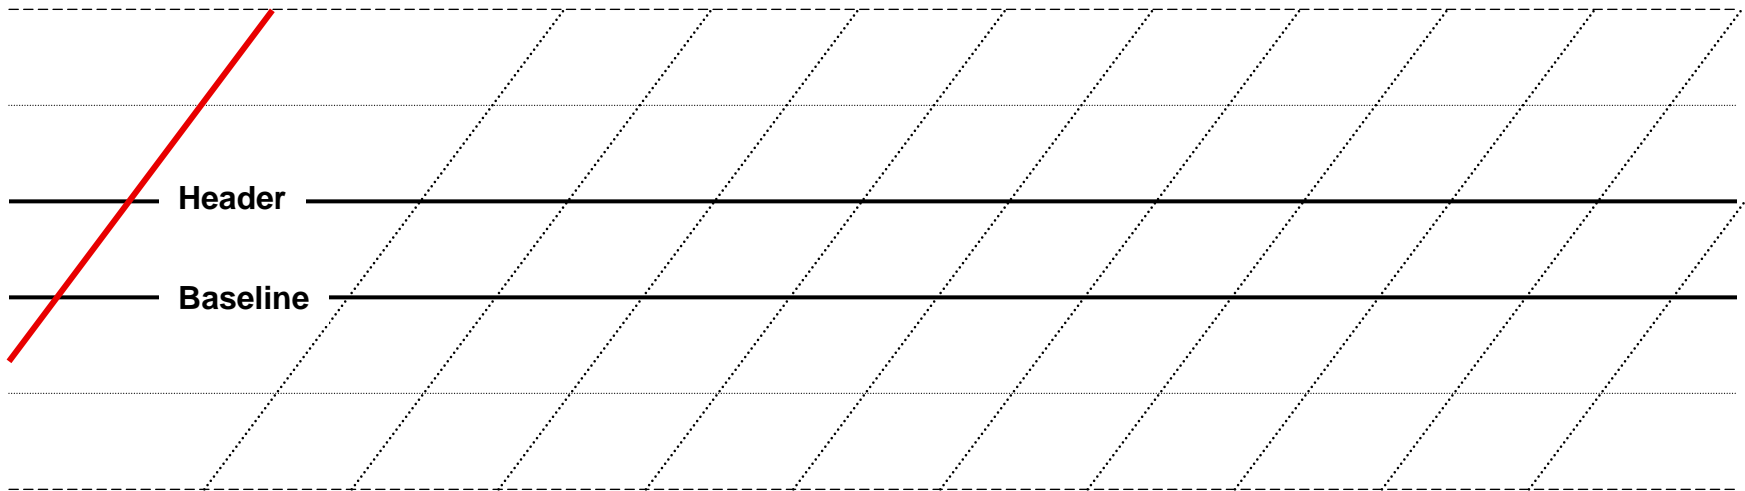

# The Recommended Approach to Using Guidelines for Practicing Script in the Copperplate Style

Copyright Dr. Joseph M. Vitolo

**Main Slant Angle**

**Main Slant Angle**

**Main Slant Angle**

## Main Slant Angle

Guidelines for Script in the Copperplate Style by Dr. Joseph M. Vitolo 2007

## Main Slant Angle

*Recommend printing on Kodak Brite White Printer Paper*